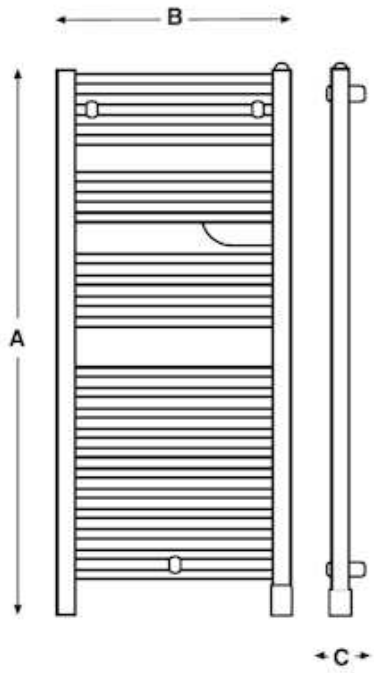

Approvals:

Outline thermostatic integral control towel rails

Key features

- 300W, 500W and 750W output rails
- High quality white or chrome finish
- Integral controls (Controls must be positioned outside of zones 0, 1 & 2)
- Digital electronic thermostat with range restriction and lock facility
- Pilot wire control compatible
- IP24 rated (splashproof)
- **Integral control features**
- Push button - On/off with neon indicator
- Rotary - Thermostat with frost protection setting
- Rotary - Variable boost - time set 15 minutes, 30 minutes, 1 hour or 2 hours

- Outline towel rails can be pilot wire linked to a flash controller as part of a complete heating system.

Technical specification

- Element - cartridge type
- Control - digital electronic thermostat with boost facility
- Protection - thermal cut-out
- Supply - 230/240V AC single phase

Product variations

	OTRW500	OTRW750	OTRC300	OTRC500
Code	75772701	75772702	75772710	75772711
Code	75772701	75772702	75772710	75772711
Finish	White	White	Chrome	Chrome
Rating	500W	750W	300W	500W
Height A	815mm	1225mm	855mm	1300mm
Width B	550mm	550mm	550mm	550mm
Depth C	85mm	85mm	85mm	85mm

OTRC300:

Dimensions: