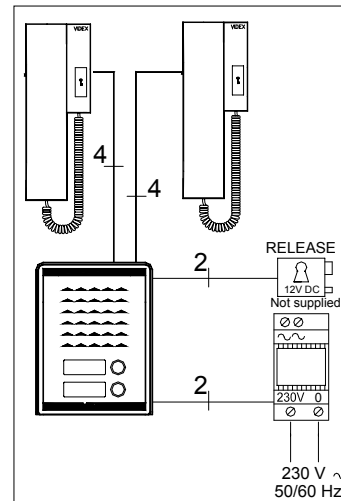

SMART KIT (SMK1(S)/SMK2(S))

ONE/TWO WAY DOOR ENTRY KIT

A one and two button door entry system including door panel, wall mountable telephone and 13Vac transformer. The door panel is available in either a surface or flush mount, one or two button and in either an Aluminium (A), White (W) or Gold (G) finish.

- SMK-1 One way flush kit
- SMK-1S One way surface kit
- SMK-2 Two way flush kit
- SMK-2S Two way surface kit

For different finishes suffix: /A (Aluminium), /W (White), /G (Gold)

VIDEX

Main Office:
 Videx Security Ltd
 1 Osprey
 Trinity Park
 Trinity Way
 London
 E4 8TD
 Phone: 0208 523 5800
 Fax: 0208 523 5825