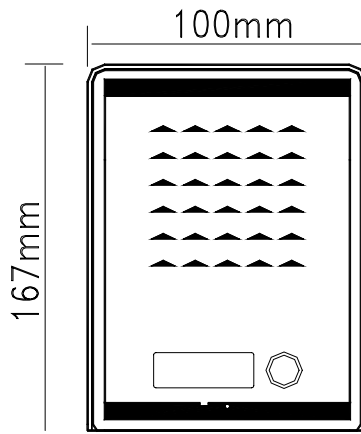

SMART KIT (SMK1(S)/SMK2(S))

ONE/TWO WAY DOOR ENTRY KIT

A one and two button door entry system including door panel, wall mountable telephone and 13Vac transformer. The door panel is available in either a surface or flush mount, one or two button and in either an Aluminium (A), White (W) or Gold (G) finish.

- SMK-1 One way flush kit
- SMK-1S One way surface kit
- SMK-2 Two way flush kit
- SMK-2S Two way surface kit

For different finishes suffix: /A (Aluminium), /W (White), /G (Gold)

VIDEX

Main Office:
 Videx Security Ltd
 1 Osprey
 Trinity Park
 Trinity Way
 London
 E4 8TD
 Phone: 0208 523 5800
 Fax: 0208 523 5825