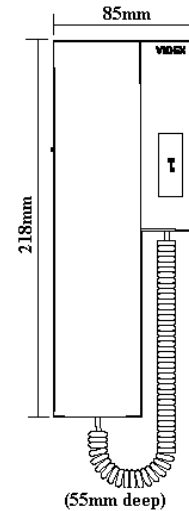

VIDEX

Main Office:
Videx Security Ltd
1 Osprey
Trinity Park
Trinity Way
London
E4 8TD
Phone: 0208 523 5800
Fax: 0208 523 5825

Northern-office:
Videx Security Ltd
Unit 5 Chillingham Ind Est
Chapman Street
Newcastle Upon Tyne
Phone: 0191 224 1558
Fax: 0191 224 1559
www.videx-security.com