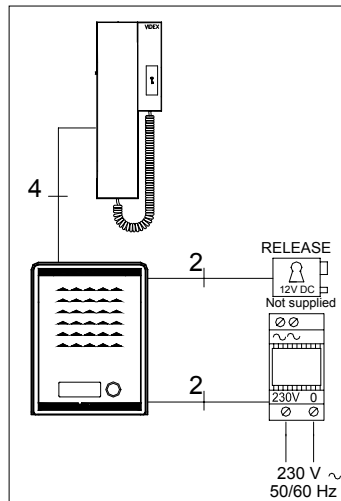

SMART KIT (SMK1(S)/SMK2(S))

ONE/TWO WAY DOOR ENTRY KIT

A one and two button door entry system including door panel, wall mountable telephone and 13Vac transformer. The door panel is available in either a surface or flush mount, one or two button and in either an Aluminium (A), White (W) or Gold (G) finish.

- SMK-1 One way flush kit
- SMK-1S One way surface kit
- SMK-2 Two way flush kit
- SMK-2S Two way surface kit

For different finishes suffix: /A (Aluminium), /W (White), /G (Gold)

VIDEX

Main Office:
 Videx Security Ltd
 1 Osprey
 Trinity Park
 Trinity Way
 London
 E4 8TD
 Phone: 0208 523 5800
 Fax: 0208 523 5825