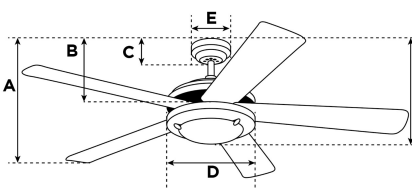

Item Number 7205240

Alloy Ceiling Fan

132 cm Brushed Nickel Finish Reversible Blades
(Beech/Graphite) Includes Light Kit with Opal Frosted Glass

Specifications

Size	132 cm
Blades.....	Reversible Plywood Blades (Beech/Graphite)
Blade Pitch.....	13°
Approved Location.....	Indoor
Suggested Room Size.....	Great Room (up to 25 m ²)
Down Rod.....	N/A
Installation.....	Down Rod Only
Max. Ceiling Angle.....	18°
Lead Wire.....	15 cm
Light Bulb Usage.....	Use (2) E27 Base Lamps, 40 Watt Maximum (not included)
Control	Remote/Wall Control Adaptable
Motor Finish.....	Brushed Nickel
Motor Material	Cold Rolled Steel Motor 153mm x 17mm
Reverse Airflow.....	Yes
Noise Level.....	49 db(A)
Capacitor	Dual
Weight net/gross.....	6,7 / 7,5 kg
Box Dimensions.....	59,5 x 30,6 x 25,7 cm
EAN Code.....	4895105609540

Warranty

Ceiling fans backed by our extended Warranty have a 10 year motor warranty and a 2-year warranty on all other parts.

A. Top of Canopy to Bottom of Blades	23 cm
B. Top of Canopy to Bottom of Switch House	N/A
C. Top of Canopy to Bottom of Canopy	6,2 cm
D. Width of Motor Housing.....	18 cm
E. Width of Canopy.....	13 cm
F. Top of Canopy to Bottom of Glass	33,5 cm