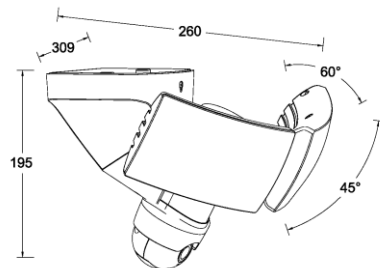

SECURITY & WORK LIGHT

A+

Model No	LIBRA 6324-CAM
Type	Secury'light
Bulb type	LED Everlight 2835
Power	38 watt
Output	3000 lumen
Colour Temp.	5000 K
Dimension	310*227*202 mm
Material	PC+Alu; Opal PC diffusor
Finish	White
IP	44
Features	<ul style="list-style-type: none"> 1、 Eave or wall mounting with unique swivel 2、 Sensor Detective: 270° and 65ft 2、 Fully adjustable heads 3、 Quick Connect 4、 high quality 1280*720 P, 110degree wide angle camera.