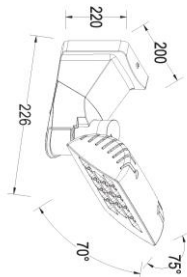

SECURITY & WORK LIGHT

A+

Model No	Peri 6295-CAM
Type	Secury'light
Bulb type	LED 3030
Power	25 watt
Output	2120 lumen
Colour Temp.	5000 K
Dimension	226*200*270 mm
Material	PC+Alu; Clear PC diffusor
Finish	grey
IP	44
Features	<ul style="list-style-type: none"> 1、 Eave or wall mounting with unique swivel 2、 Sensor Detective: 270° and 65ft 2、 Fully adjustable heads 3、 Quick Connect 4、 high quality 1280*720 P, 110degree wide angle camera.