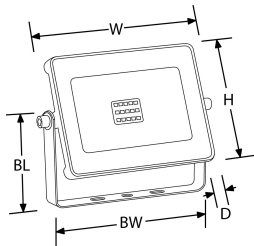

Product Image:

Product Features:

- IP65 rated LED floodlight with ultra slim design for minimal visual impact
- IK08 rated aluminium housing and tempered glass provides excellent protection
- Available in matt black and matt white finish housing
- Pre-wired with 800mm of cable
- 1.5kV surge protection
- 3 year warranty

10W Adjustable IP65 Driverless LED Floodlight

Line Drawing Image

Product Specs:

Technology	LED	Number of LEDs	15
Luminaire Distribution	Direct	Lifetime L70 (hrs)	25000
Input Voltage	180~265V AC	Input Frequency	50/60HZ
Dimmable	No	Dali	No
IP Rating	IP65	IK Rating	IK06
Operating Temp. (Max) C	40	Optic Material	Glass
Power Factor	0.9	Lamp Base	None
Height (mm)	93	Width (mm)	121
Surge Protection (kV)	1.5		