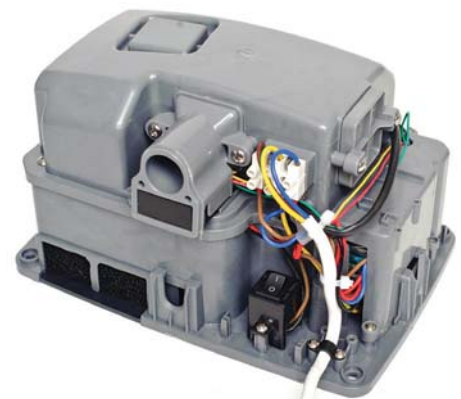

atc Puma High Speed Hand Dryer

**New Low Energy
High Speed Hand Dryer
As Low as 500 Watts**

Element On/Off

Under the Cover

atc Puma High Speed Hand Dryer

The Smallest High Speed Hand Dryer in the World

as low
as 500W

DESCRIPTION

Product Code	Z-2000 M
Cover Material	Stainless Steel
Finish	Matt Stainless Steel
Warranty	2 Years
Activation	Automatic

This Hand Dryer is ideal for
medium usage washrooms

ELECTRICAL SPECIFICATIONS

SIZE AND WEIGHT

Width	250mm
Height	175mm
Depth	152mm
Weight	3.0kg

Energy Efficient
Low Running Costs
500 Watts Economy
1150 Watts Maximum

High Performance
Dries Hands in 15
Seconds
2 Year Warranty

**UV Light to Reduce
Bacteria build up**