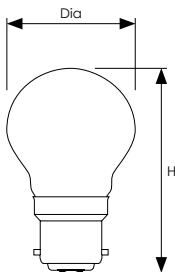

LED Filament Harlequin

LED Coloured round shaped lamp, available with a choice of vibrant colours. The coating is applied internally and is fade resistant. The lamps are IP65 rated and when used with an IP65 rated socket they are ideal for outdoor applications where dirt and dust is encountered such as decorative strings. They are also suitable for internal use.

Product Code	Watts (W)	Volts (V)	Cap	Finish	Dimensions (mm)		Energy Rating	Order Qty
					Dia	H		
Single Carton								
9011	4	240	BC-B22d	Blue	45	75	B	1
9028	4	240	BC-B22d	Green	45	75	A	1
9035	4	240	BC-B22d	Pink	45	75	A	1
9042	4	240	BC-B22d	Red	45	75	B	1
9059	4	240	BC-B22d	Yellow	45	75	A**	1