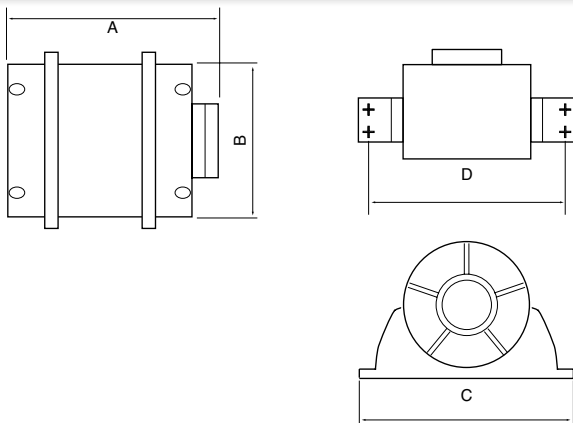

Models

Basic Control by Remote Switch

Timer Timer can be set to run on between 2 and 30 minutes

Contents of Kits

9041420 Aura 100B, 3m flex duct, ties, extract valve, external grille

9041419 Aura 100T, 3m flex duct, ties, extract valve, external grille

9041422 Aura 100B, 3m flex duct, ties, halogen lamp + chrome and white grilles, external grille

9041421 Aura 100T, 3m flex duct, ties, halogen lamp + chrome and white grilles, external grille

Technical Data

Specification	Aura Shower Kit	Aura T Shower Kit	Aura Shower Kit with Hallogen Lamp	Aura T Shower Kit with Hallogen Lamp
Air flow m³/hr* / l/sec*	108 / 30	108 / 30	108 / 30	108 / 30
Fan type	Axial	Axial	Axial	Axial
Controls	Basic	Timer (adjustable)	Basic	Timer (adjustable)
Mounting	In-Line	In-Line	In-Line	In-Line
Sound pressure dB(A)@3m	39	39	39	39
Power watts	16	16	16	16
Amps	0.01	0.01	0.01	0.01
Specific Fan Power (SFP)	0.53	0.53	0.53	0.53
Duct diameter (mm)	100	100	100	100
Voltage	230v / 1ph / 50Hz	230v / 1ph / 50Hz	230v / 1ph / 50Hz	230v / 1ph / 50Hz
Rating	IPX4	IPX4	IPX4	IPX4
Material finish	ABS	ABS	ABS	ABS
Weight (kg)	0.41	0.41	0.41	0.41
Dimensions (H x W x D) mm	110 x 160 x 113	110 x 160 x 113	110 x 160 x 113	110 x 160 x 113
Part No.	9041420	9041419	9041422	9041421

* Air flow at free discharge

Dimensions (mm)

Model	A	B	C	D
Aura shower kit	110	113	160	144