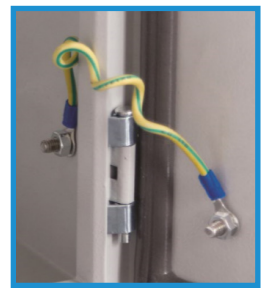

Available in 21 sizes.

KIT INCLUDES:

- Galvanised Steel Wall Mounting Brackets
- External Mounting Feet & Spacers for the Back Plate
- Stainless Steel Terminal Lugs
- Galvanised Back Plate

FEATURES

IP66 & IK10 RATED

PRE-WIRED & FITTED EARTH STRAP

GLAND PLATE WITH IP66 SEALING GASKET

COMPLIANCE TO IEC 60529 & CE CERTIFIED

PERFORATED STEEL BACK PLATE AVAILABLE

3 YEAR GUARANTEE AGAINST CORROSION

AVAILABLE IN 21 SIZES

DIMENSIONS

Please see overleaf for specific dimensions. This diagram shows the reference to width, height and depth.

FEATURES

BACK PLATE

PRE-WIRED & FITTED EARTH STRAP

STAINLESS STEEL THREADED STUDS

GLAND PLATE

Blank Door Enclosures