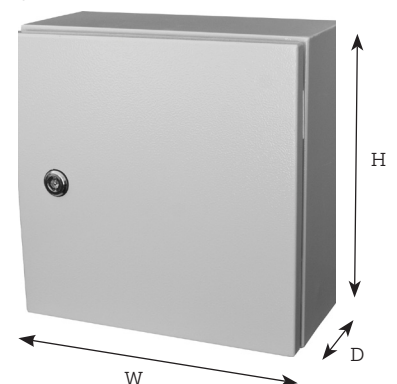

Available in 21 sizes.

KIT INCLUDES:

- Galvanised Steel Wall Mounting Brackets
- External Mounting Feet & Spacers for the Back Plate
- Stainless Steel Terminal Lugs
- Galvanised Back Plate

FEATURES

IP66 & IK10 RATED

Please see overleaf for specific dimensions. This diagram shows the reference to width, height and depth.

FEATURES

BACK PLATE

PRE-WIRED & FITTED EARTH STRAP

STAINLESS STEEL THREADED STUDS

GLAND PLATE

Blank Door Enclosures

Product Code	IP Rating	Colour	Material	H (mm)	W (mm)	D (mm)	Temp Rating
DEDS0099	66	Grey (RAL 7035)	Steel	250	200	130	-20°C to +55°C
DEDS0100	66	Grey (RAL 7035)	Steel	300	200	130	-20°C to +55°C
DEDS0102	66	Grey (RAL 7035)	Steel	300	300	150	-20°C to +55°C
DEDS0200	66	Grey (RAL 7035)	Steel	350	250	150	-20°C to +55°C
DEDS0300	66	Grey (RAL 7035)	Steel	500	400	175	-20°C to +55°C
DEDS0400	66	Grey (RAL 7035)	Steel	400	300	170	-20°C to +55°C
DEDS0500	66	Grey (RAL 7035)	Steel	400	300	220	-20°C to +55°C
DEDS0502	66	Grey (RAL 7035)	Steel	400	400	200	-20°C to +55°C
DEDS0600	66	Grey (RAL 7035)	Steel	500	350	190	-20°C to +55°C
DEDS0601	66	Grey (RAL 7035)	Steel	500	400	200	-20°C to +55°C
DEDS0611	66	Grey (RAL 7035)	Steel	500	400	175	-20°C to +55°C
DEDS0700	66	Grey (RAL 7035)	Steel	500	400	240	-20°C to +55°C
DEDS0702	66	Grey (RAL 7035)	Steel	500	500	200	-20°C to +55°C
DEDS0800	66	Grey (RAL 7035)	Steel	600	400	200	-20°C to +55°C
DEDS0802	66	Grey (RAL 7035)	Steel	600	400	250	-20°C to +55°C
DEDS0803	66	Grey (RAL 7035)	Steel	600	600	200	-20°C to +55°C
DEDS0900	66	Grey (RAL 7035)	Steel	800	400	200	-20°C to +55°C
DEDS1000	66	Grey (RAL 7035)	Steel	700	500	250	-20°C to +55°C
DEDS1001	66	Grey (RAL 7035)	Steel	800	600	260	-20°C to +55°C
DEDS1012	66	Grey (RAL 7035)	Steel	1000	600	300	-20°C to +55°C
DEDS1013	66	Grey (RAL 7035)	Steel	1250	600	300	-20°C to +55°C