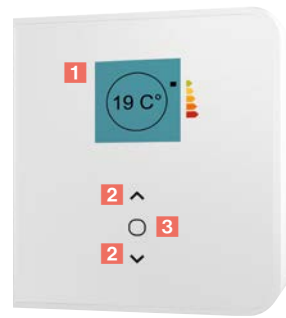

## GENTLE HEAT RADIATOR

300 TO 2000 W

Model available\*\*

LCD digital controls

Energy savings

Heating element type

# Accessio

- 1 Heat-conducting fluid
- 2 LCD digital controls

- 1 Digital screen showing temperature and energy consumption
- 2 Navigation buttons
- 3 Access to menu/validation