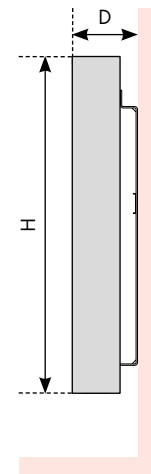

# Accessio

- 1 Heat-conducting fluid
- 2 LCD digital controls

- 1 Digital screen showing temperature and energy consumption
- 2 Navigation buttons
- 3 Access to menu/validation

## INSTALLATION DIMENSIONS

## TECHNICAL DATA

| OUTPUT (W) | DIMENSIONS (mm) |            |           |     |     | NET WEIGHT (kg) |
|------------|-----------------|------------|-----------|-----|-----|-----------------|
|            | WIDTH (W)       | HEIGHT (H) | DEPTH (D) | A   | B   |                 |
| 300        | 410             | 575        | 127       | 161 | 354 | 8.25            |
| 500        | 410             | 575        | 127       | 161 | 354 | 8.25            |
| 750        | 490             | 575        | 127       | 242 | 354 | 9.9             |
| 1000       | 490             | 575        | 127       | 242 | 354 | 9.9             |
| 1250       | 651             | 575        | 127       | 400 | 354 | 13.2            |
| 1500       | 732             | 575        | 127       | 400 | 354 | 14.8            |
| 2000       | 973             | 575        | 127       | 725 | 354 | 19.7            |