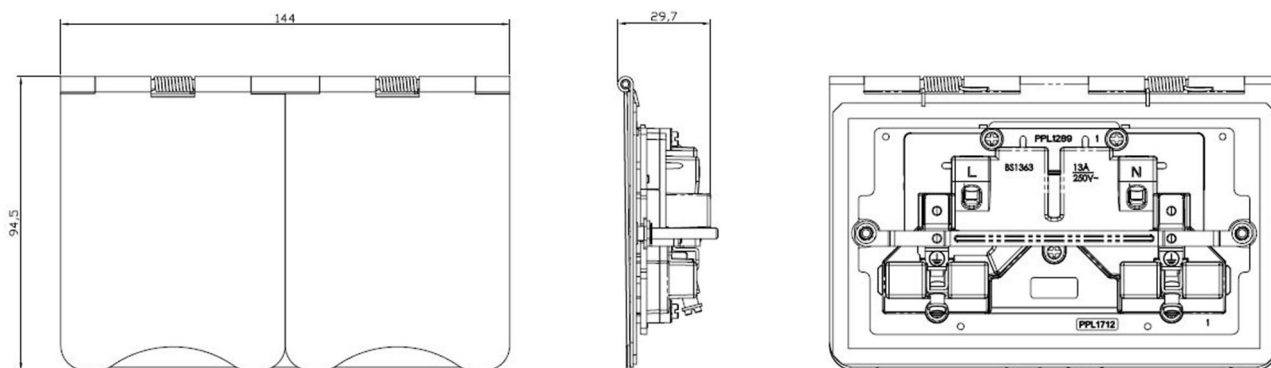

Flat Plate 2G unswitched floor socket

| | | | | |
|---|--|----------------|----------------|-----------------|
| Description | 13A 2G unswitched floor socket with white insert | | | |
| Dimensions (mm) | Height – 94.5 Length – 144 Projection – 29.7 | | | |
| Nett weight (kg) | 0.298 | | | |
| Finish | Brushed brass | Brushed chrome | Polished brass | Polished chrome |
| Minimum mounting depth | 35mm | | | |
| Input voltage | 230V 50Hz | | | |
| Load | 13 amp | | | |
| IP rating | IP20 | | | |
| Terminal capacity | 3 x 2.5mm ² or 2 x 4mm ² | | | |
| Manufactured in accordance with | BS 1363-2 | | | |
| Warranty | 15 years | | | |
| Construction | Premium grade steel | | | |
| Origin of manufacture | China | | | |
| Declaration of Conformity (held on file) | Yes | | | |
| EAN | 5055832958451 | 5055832958482 | 5055832958512 | 5055832958543 |