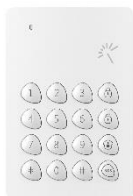

KP700
Wireless Keypad with
RFID