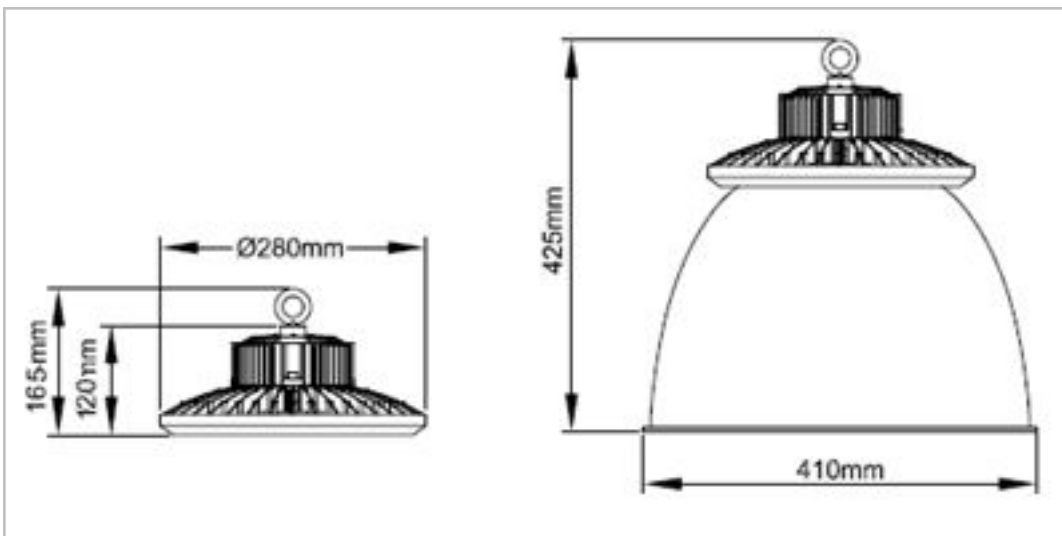

Specifications

Materials	Polycarbonate
Height (mm)	265
Diameter (mm)	410
Weight (kg)	0.85
Barcode	5060063429823

Packaging

Outer Box Length (mm)	470
Outer Box Width (mm)	500
Outer Box Height (mm)	165
Volume	0.038775
Box Quantity	1
Outer Box Weight (kg)	2

Datasheet generated from <http://www.electrika.com> last updated Friday, July 13, 2018 3:32:42 PM

Unit D2 Kennetside, Bone Lane
Newbury, Berkshire

T: 01635 523 713 E: sales@kosnic.com W: <http://www.kosnic.com>