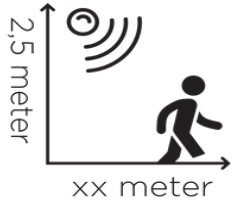

Assures you a full detection not only frontal but also underneath the luminaire close to the wall.

Test mode

You can define the perfect detection area during installation in daylight situation

How to choose?

Check in a few steps which InMotion Security Sensor Light suits the best for your home situation.

BASED ON SENSOR DETECTION REACH

DETECTION DISTANCE

X-LARGE
18-25M

LARGE
12-15M

DETECTION ANGLE

X-WIDE
180°

WIDE
120°