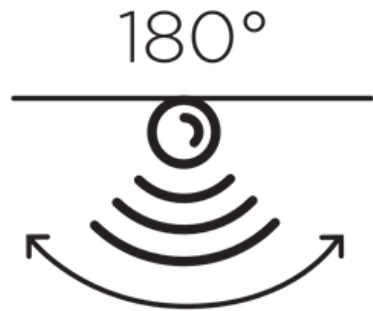

LUTEC launches the InMotion concept offering a complete range of Security Sensor Lights.

Comfortable detection area

The detection area is a combination of the reach in distance and angle. An adjustable sensor can be tilted and/or turned and gives you full freedom.

Check in a few steps which InMotion Security Sensor Light suits the best for your home situation.

BASED ON SENSOR DETECTION REACH

DETECTION DISTANCE

X-LARGE
18-25M

LARGE
12-15M

DETECTION ANGLE

X-WIDE
180°

WIDE
120°