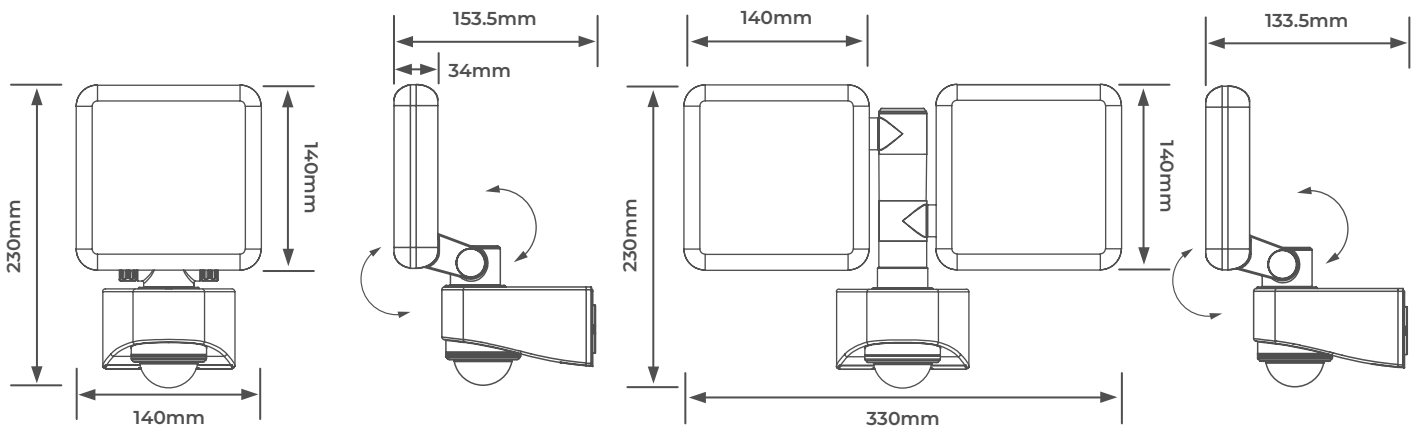

DECORATIVE SECURITY WALL LIGHT

Product Features

- Robust durable IP54 polycarbonate housing
- Multi positionable tilt and rotatable LED heads
- Adjustable PIR with settings

CAT NO.	DRIVER	TYPE	LUMINAIRE LUMENS	WATTAGE
EWLS10B40P	Fixed Output	Single Head	1000	10W
EWLS20B40P	Fixed Output	Twin Head	2000	20W
EWLM10B40P	Fixed Output	Single Head Mini	800	10W

Product Drawings

EWLS10B40P

EWLS20B40P

EWLS10B40MP

CAT NO.	WEIGHT (kg)	EFFICACY (Lm/W)	CRI	FREQUENCY (Hz)	IK RATING	TEMP RANGE (°C)	AMBIENT TEMP RATED LIFE (°C)	L/B RATED LIFE
EWLS10B40P	0.4	100	>80	50-60	IK05	-20 to +25	25	L70 / B50
EWLS20B40P	0.7	100	>80	50-60	IK05	-20 to +25	25	L70 / B50
EWLM10B40P	0.3	80	>80	50-60	IK05	-20 to +25	25	L70 / B50