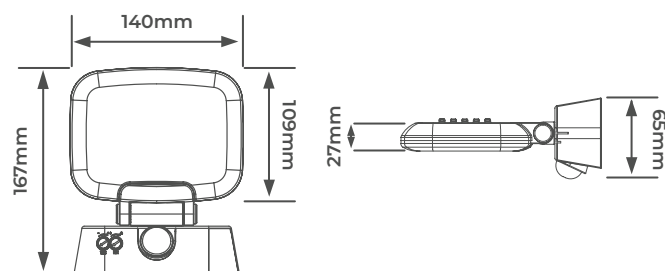

DECORATIVE SECURITY WALL LIGHT

Product Features

- Robust durable IP54 polycarbonate housing
- Multi positionable tilt and rotatable LED heads
- Adjustable PIR with settings

CAT NO.	DRIVER	TYPE	LUMINAIRE LUMENS	WATTAGE
EWLS10B40P	Fixed Output	Single Head	1000	10W
EWLS20B40P	Fixed Output	Twin Head	2000	20W
EWLM10B40P	Fixed Output	Single Head Mini	800	10W

Product Drawings

EWLS10B40P

EWLS20B40P

EWLS10B40MP

CAT NO.	WEIGHT (kg)	EFFICACY (Lm/W)	CRI	FREQUENCY (Hz)	IK RATING	TEMP RANGE (°C)	AMBIENT TEMP RATED LIFE (°C)	L/B RATED LIFE
EWLS10B40P	0.4	100	>80	50-60	IK05	-20 to +25	25	L70 / B50
EWLS20B40P	0.7	100	>80	50-60	IK05	-20 to +25	25	L70 / B50
EWLM10B40P	0.3	80	>80	50-60	IK05	-20 to +25	25	L70 / B50