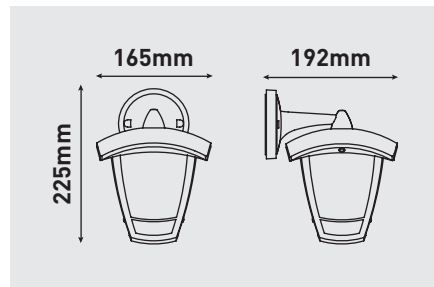

DECORATIVE EXTERIOR LED COACH LANTERN

4 PANEL

- Integrated LED
- Top and bottom arm coach lanterns
- Available in bottom arm PIR motion and day & night sensor
- PP moulded housing
- Suitable for residential and commercial outdoor spaces including: entrances, driveways, patios & walkways

CAT NO.	LUMENS	WATTAGE	EQUIVALENT WATTAGE
LEXCL4T6B4	640	8W	60W
LEXCL4B6B4	640	8W	60W
LEXCL4B6B4P	640	8W	60W

LUCECO

This luminaire is compatible with bulbs of the energy classes:

874/2012 

STANDARDS

EN 60598-1	Luminaires - General requirements
EN 60598-2-2	Luminaires - Recessed
EN 60598-2-22	Luminaires - Emergency
EN 61347-1	Lamp controlgear - Part 1: General and safety requirements
EN 61347-2-13	Lamp controlgear - Part 2-13 : Particular requirements for d.c. or a.c. supplied electronic controlgear for LED modules
EN 55015	Limits and methods of measurement of radio disturbance characteristics of electrical lighting and similar equipment
EN 61547	Equipment for general lighting purposes - EMC immunity requirements
EN 61000-3-2	Electromagnetic compatibility (EMC) - Part 3-2: Limits - for harmonic current emissions
EN 62471	Photobiological safety of lamps and lamp systems
2002/96/EC	Waste Electrical & Electronic Equipment (WEEE)
2011/65/EU	Restriction of the use of certain Hazardous Substances in EEE (RoHS)
[EC] No 1907/2006	The Registration, Evaluation, Authorisation and Restriction of Chemicals (REACH)