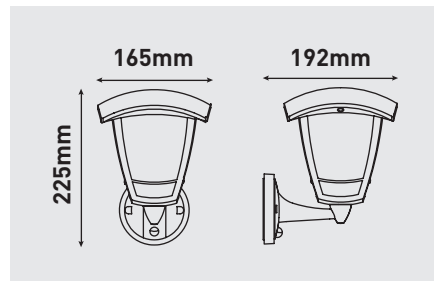

DECORATIVE EXTERIOR LED COACH LANTERN

4 PANEL

- Integrated LED
- Top and bottom arm coach lanterns
- Available in bottom arm PIR motion and day & night sensor
- PP moulded housing
- Suitable for residential and commercial outdoor spaces including: entrances, driveways, patios & walkways

CAT NO.	LUMENS	WATTAGE	EQUIVALENT WATTAGE
LEXCL4T6B4	640	8W	60W
LEXCL4B6B4	640	8W	60W
LEXCL4B6B4P	640	8W	60W

LUCECO

This luminaire is compatible with bulbs of the energy classes:

874/2012 

STANDARDS

EN 60598-1	Luminaires - General requirements
EN 60598-2-2	Luminaires - Recessed
EN 60598-2-22	Luminaires - Emergency
EN 61347-1	Lamp controlgear - Part 1: General and safety requirements
EN 61347-2-13	Lamp controlgear - Part 2-13 : Particular requirements for d.c. or a.c. supplied electronic controlgear for LED modules
EN 55015	Limits and methods of measurement of radio disturbance characteristics of electrical lighting and similar equipment
EN 61547	Equipment for general lighting purposes - EMC immunity requirements
EN 61000-3-2	Electromagnetic compatibility (EMC) - Part 3-2: Limits - for harmonic current emissions
EN 62471	Photobiological safety of lamps and lamp systems
2002/96/EC	Waste Electrical & Electronic Equipment (WEEE)
2011/65/EU	Restriction of the use of certain Hazardous Substances in EEE (RoHS)
[EC] No 1907/2006	The Registration, Evaluation, Authorisation and Restriction of Chemicals (REACH)