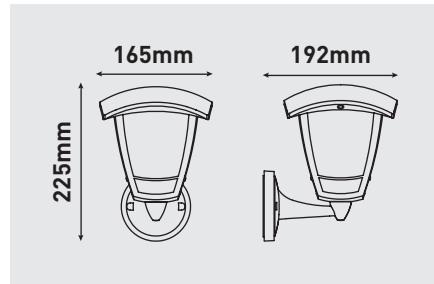

DECORATIVE EXTERIOR LED COACH LANTERN

4 PANEL

- Integrated LED
- Top and bottom arm coach lanterns
- Available in bottom arm PIR motion and day & night sensor
- PP moulded housing
- Suitable for residential and commercial outdoor spaces including: entrances, driveways, patios & walkways

CAT NO.	LUMENS	WATTAGE	EQUIVALENT WATTAGE
LEXCL4T6B4	640	8W	60W
LEXCL4B6B4	640	8W	60W
LEXCL4B6B4P	640	8W	60W

LUCECO

This luminaire is compatible with bulbs of the energy classes:

874/2012 

STANDARDS

EN 60598-1	Luminaires - General requirements
EN 60598-2-2	Luminaires - Recessed
EN 60598-2-22	Luminaires - Emergency
EN 61347-1	Lamp controlgear - Part 1: General and safety requirements
EN 61347-2-13	Lamp controlgear - Part 2-13 : Particular requirements for d.c. or a.c. supplied electronic controlgear for LED modules
EN 55015	Limits and methods of measurement of radio disturbance characteristics of electrical lighting and similar equipment
EN 61547	Equipment for general lighting purposes - EMC immunity requirements
EN 61000-3-2	Electromagnetic compatibility (EMC) - Part 3-2: Limits - for harmonic current emissions
EN 62471	Photobiological safety of lamps and lamp systems
2002/96/EC	Waste Electrical & Electronic Equipment (WEEE)
2011/65/EU	Restriction of the use of certain Hazardous Substances in EEE (RoHS)
[EC] No 1907/2006	The Registration, Evaluation, Authorisation and Restriction of Chemicals (REACH)