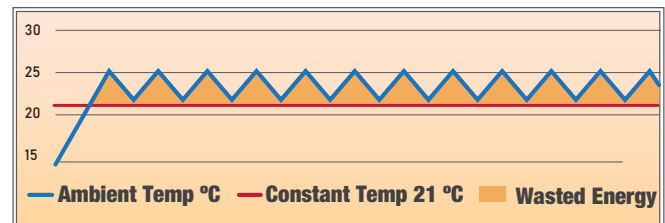

OTHER BRANDS REGULATION