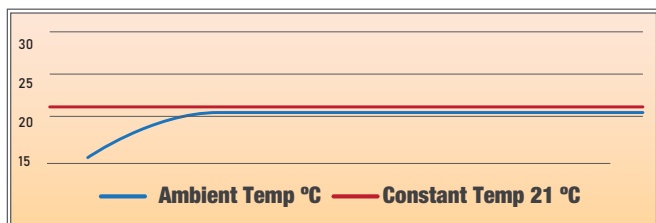

- ✓ ENERGY EFFICIENCY

- ✓ HEAT ON DEMAND

- ✓ CRYSTAL CLEAR TFT DISPLAY

- ✓ EASY TO USE PRE-INSTALLED PROGRAMMES: COMFORT, ECONOMY AND FROST PROTECTION SETTINGS

- ✓ PRECISE TEMPERATURE CONTROL

- ✓ DAILY AND WEEKLY PROGRAMMABLE CONTROL

- ✓ MANUAL OVERRIDE WITH COUNT DOWN TIMER

- ✓ KEYPAD LOCK

- ✓ OPEN WINDOW FUNCTION

- ✓ ADAPTIVE START CONTROL

- ✓ HIGH QUALITY ALUMINIUM ELEMENTS WITH SILICONE JOINTS – LONGER LIFE

- ✓ FILLED WITH HIGH QUALITY THERMAL EMISSION OIL

- ✓ SIMPLE INSTALLATION

- ✓ SILENT OPERATION

- ✓ CE APPROVED

- ✓ 2 YEAR WARRANTY ELECTRONICS

		500	750	1000	1200	1500	1800
Power	Watts	500	750	1000	1200	1500	1800
Dimensions (HxWxD)	mm	581 x 335 x 100	581 x 495 x 100	581 x 575 x 100	581 x 655 x 100	581 x 815 x 100	581 x 1135 x 100
No. Elements		3	5	6	7	9	13
Class of insulation		1	1	1	1	1	1
Index of protection		IP2X	IP2X	IP2X	IP2X	IP2X	IP2X
PRODUCT CODE		VER500	VER750	VER1000	VER1200	VER1500	VER1800

* VARENA DC-~~PD~~ REGULATION