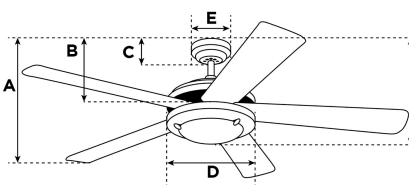

Item Number 7256440

Bendan Ceiling Fan

132 cm Dark Pewter Finish Applewood Blades Includes Light Kit with Opal Frosted Glass

Specifications

Size	132 cm
Blades.....	Plywood Blades (Applewood)
Blade Pitch.....	12°
Approved Location.....	Indoor
Suggested Room Size.....	Great Room (up to 25 m ²)
Down Rod.....	10 cm
Installation.....	Down Rod Only
Max. Ceiling Angle.....	N/A
Lead Wire.....	15 cm
Light Bulb Usage.....	Includes (1) R7s Base Halogen Lamp, 80 Watt
Control	Remote Control Included
Motor Finish.....	Dark Pewter
Motor Material	Silicon Steel Motor 153mm x 15mm
Reverse Airflow.....	Yes
Noise Level.....	50 db(A)
Capacitor	Dual
Weight net/gross.....	7,6 / 8,7 kg
Box Dimensions.....	22,3 x 32,5 x 59,5 cm
EAN Code.....	4895105608291

Warranty

Ceiling fans backed by our extended Warranty have a 10 year motor warranty and a 2-year warranty on all other parts.

A. Top of Canopy to Bottom of Blades	29 cm
B. Top of Canopy to Bottom of Switch House	N/A
C. Top of Canopy to Bottom of Canopy	6,2 cm
D. Width of Motor Housing.....	26 cm
E. Width of Canopy.....	13 cm
F. Top of Canopy to Bottom of Glass	36 cm