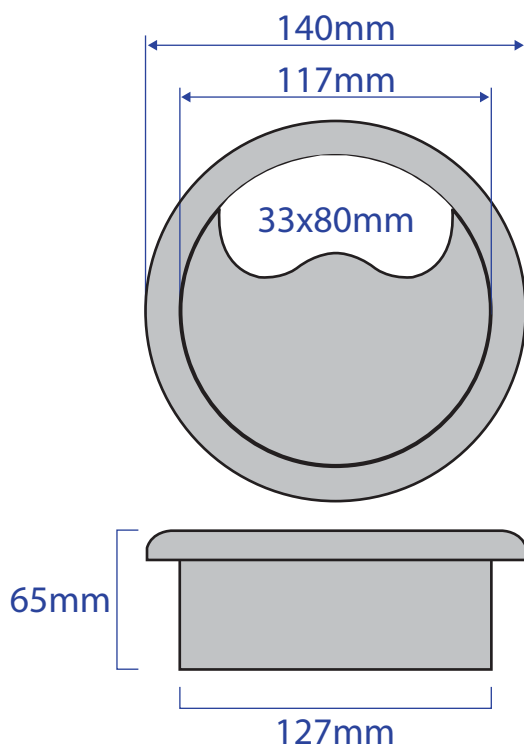

127mm ACCESS GROMMET (with Clamp)

Specifications

- Fixing clamps

Dimensions

Model: FGG127C / FGB127C

Cutout: 127mm

Colours: Grey / Black

Disclaimer