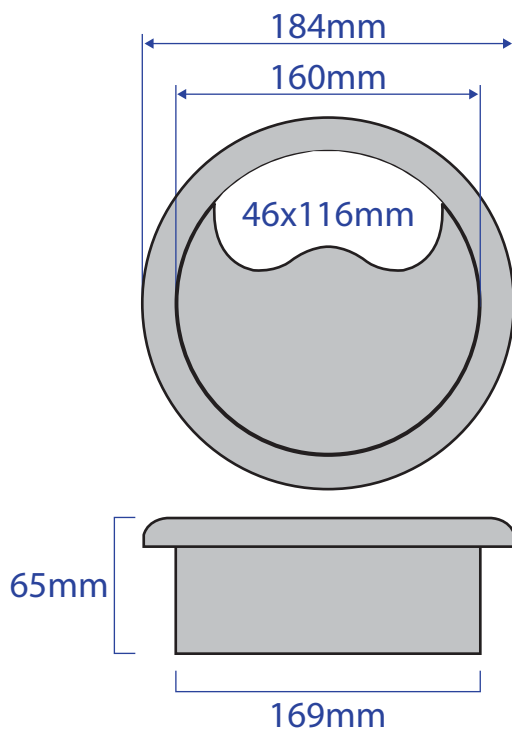

**169mm** FLOOR GROMMET (with Clamp)

## Specifications

- Fixing clamps

## Dimensions

**Model:** FGG169C / FGB169C

**Cutout:** 169mm

**Colours:** Grey / Black