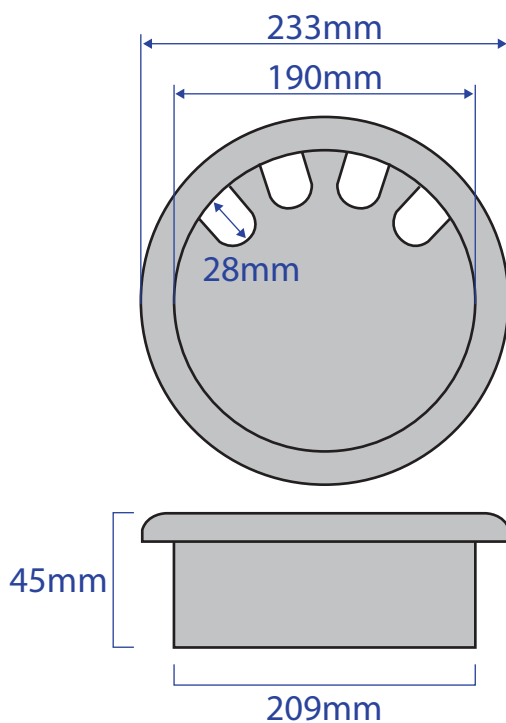

209mm FLOOR GROMMET (with Clamp)

Specifications

- Fixing clamps

Dimensions

Model: FGG209C / FGB209C

Cutout: 209mm

Colours: Grey / Black

Disclaimer