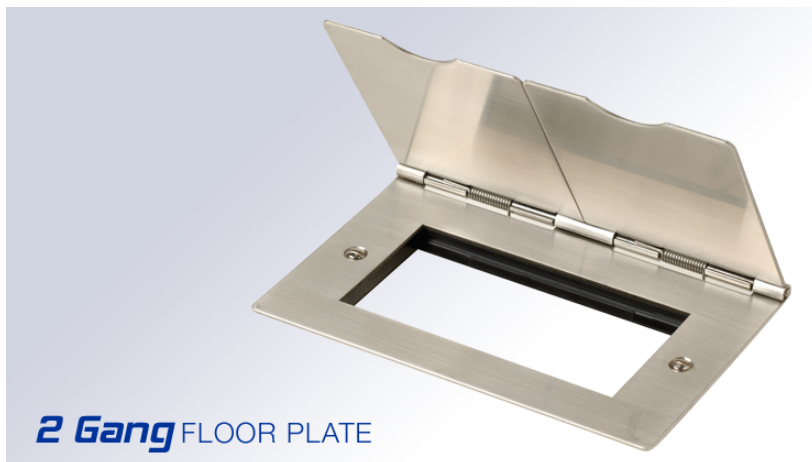

## 1 Gang Floor Plate

<b>Model:</b>	<b>FS311SS</b>
<b>Dimensions:</b>	86mm x 91mm
<b>Cutout:</b>	50mm x 50mm
<b>Colour:</b>	Stainless Steel

## 2 Gang Floor Plate

<b>Model:</b>	<b>FS312SS</b>
<b>Dimensions:</b>	145mm x 91mm
<b>Cutout:</b>	100mm x 50mm
<b>Colour:</b>	Stainless Steel

**Note:**  
All floor sockets and media plates require a minimum box depth of 35mm.