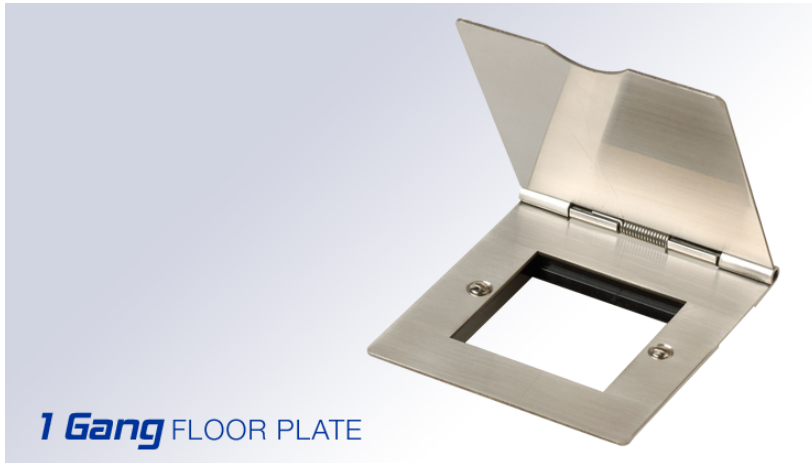

## 1 Gang Floor Plate

<b>Model:</b>	<b>FS311SS</b>
<b>Dimensions:</b>	86mm x 91mm
<b>Cutout:</b>	50mm x 50mm
<b>Colour:</b>	Stainless Steel

## 2 Gang Floor Plate

<b>Model:</b>	<b>FS312SS</b>
<b>Dimensions:</b>	145mm x 91mm
<b>Cutout:</b>	100mm x 50mm
<b>Colour:</b>	Stainless Steel

**Note:**  
All floor sockets and media plates require a minimum box depth of 35mm.