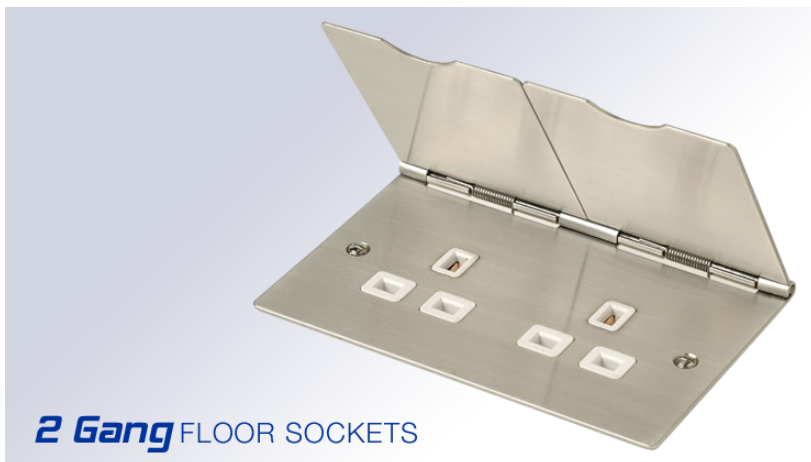

1 Gang Floor Socket

Model:	FS030SS
Dimensions:	86mm x 91mm
Cutout:	68mm x 68mm
Colour:	Stainless Steel

2 Gang Floor Socket

Model:	FS032SS
Dimensions:	145mm x 91mm
Cutout:	128mm x 68mm
Colour:	Stainless Steel

Note:
All floor sockets and media plates require a minimum box depth of 35mm.

Disclaimer

Due to our policy of continuous improvement, Tass Cable Management Ltd reserve the right to change product specifications without notice